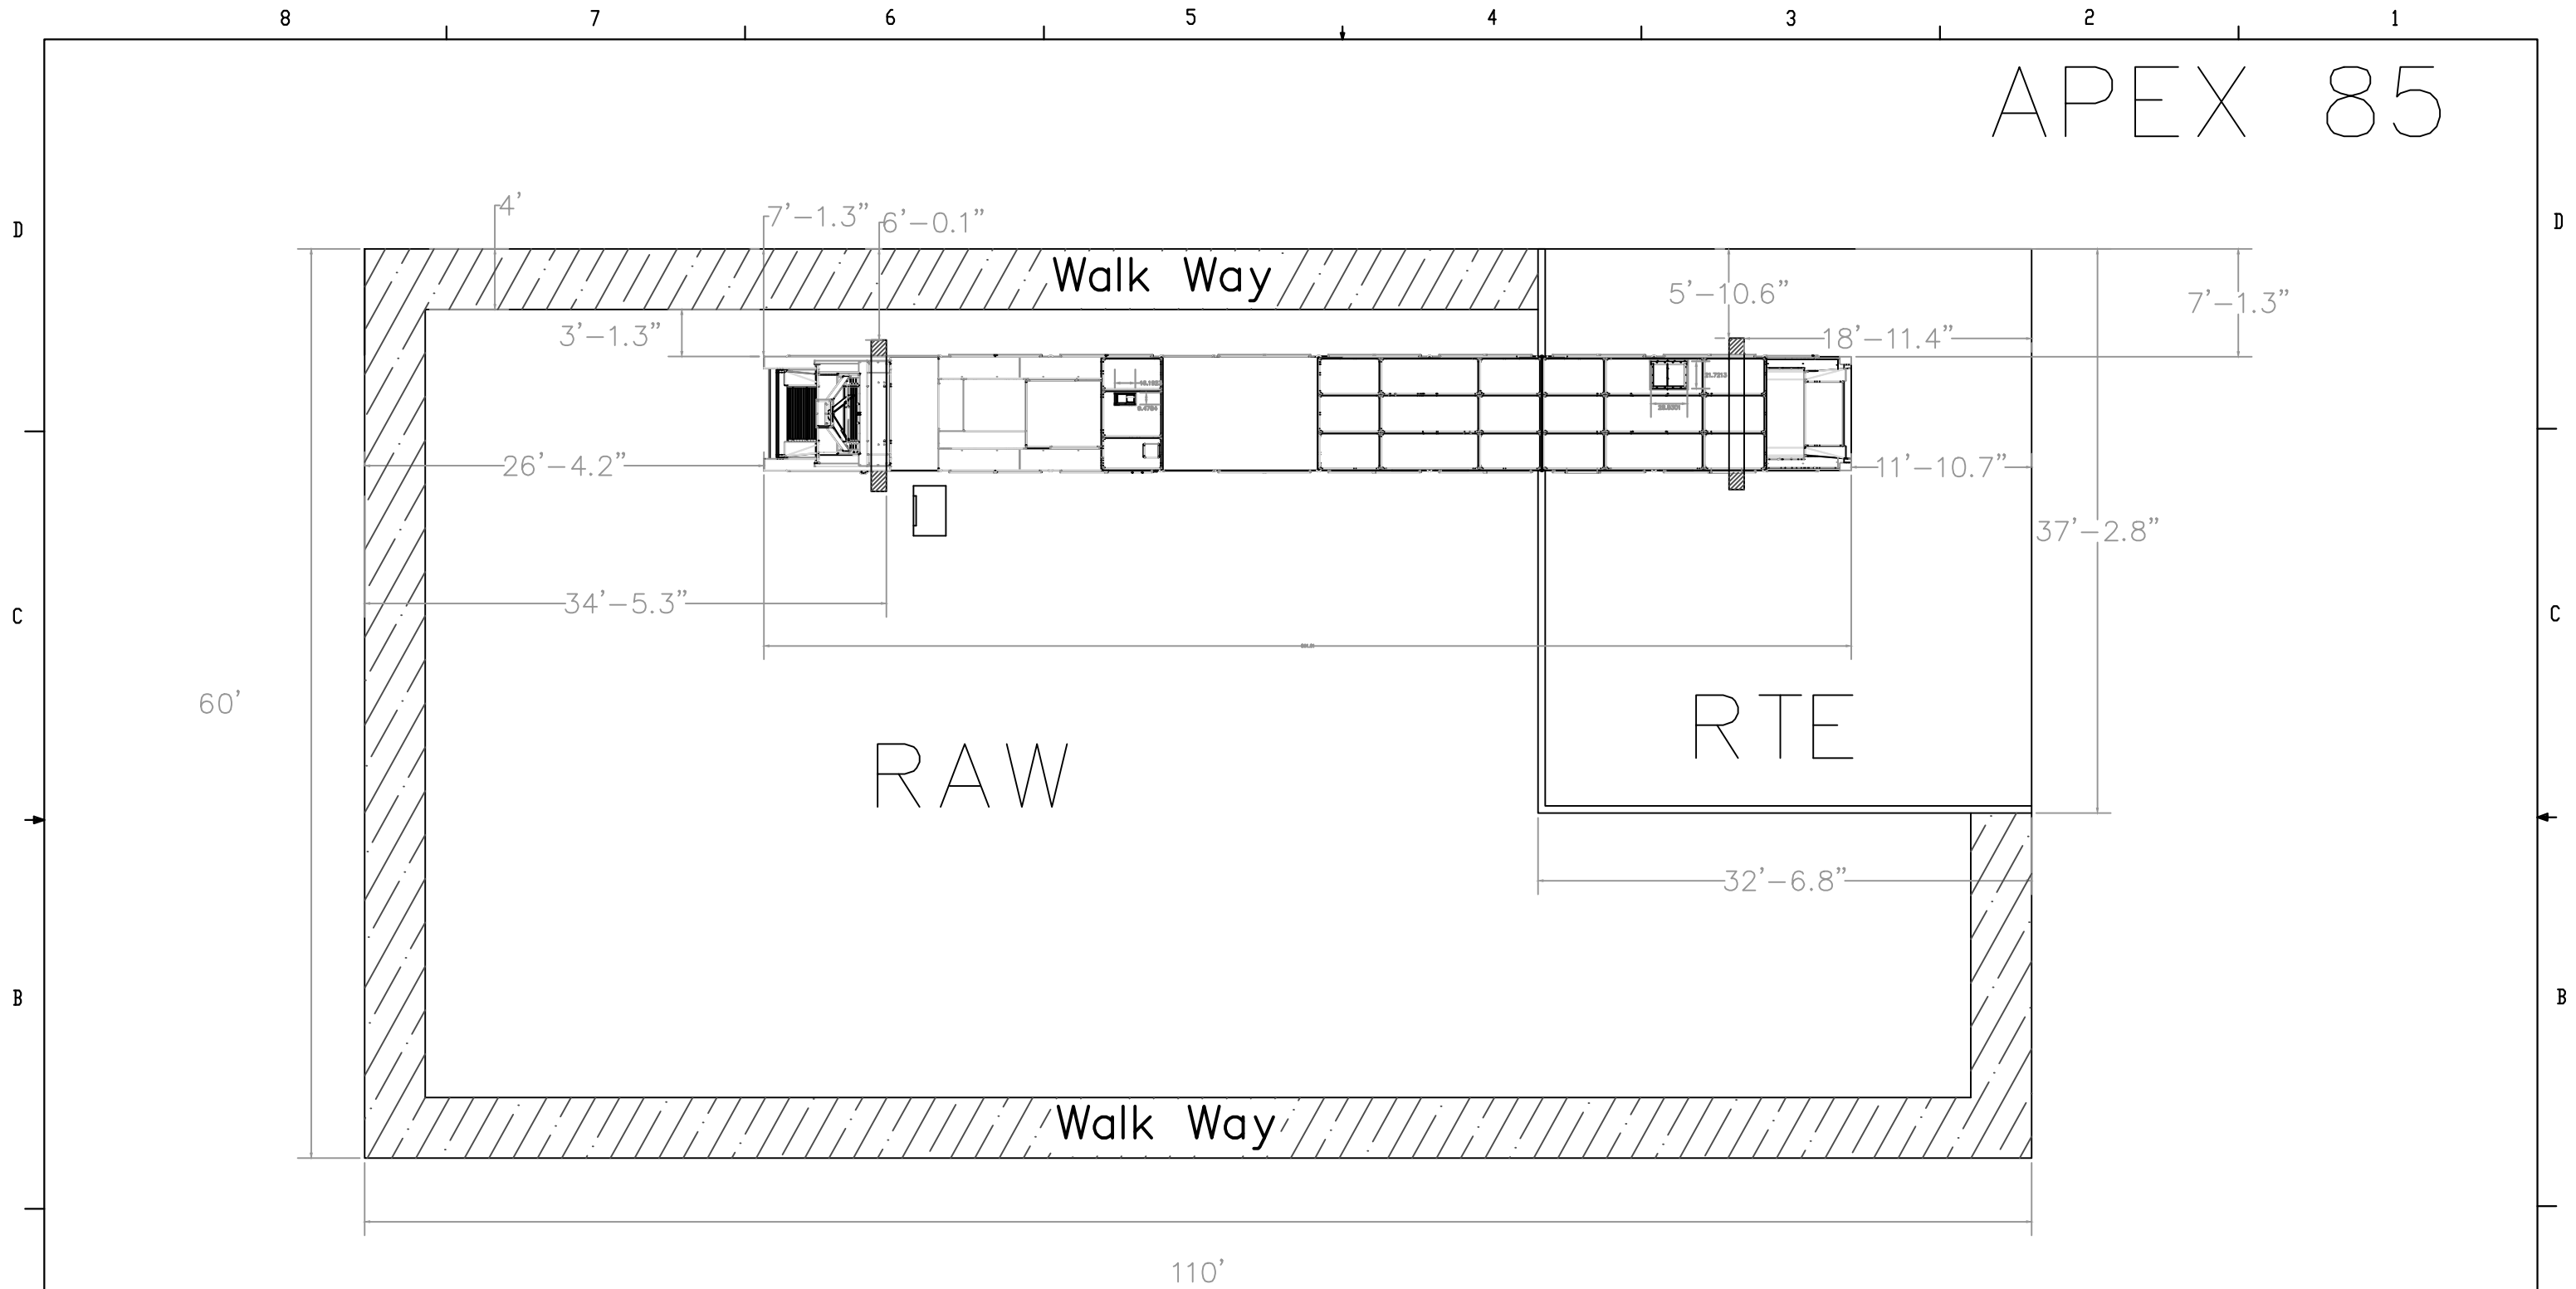

APEX 85

PROJECT PROPRIETARY AND CONFIDENTIAL THE INFORMATION CONTAINED IN THIS DRAWING IS THE SOLE PROPERTY OF ZIEL. ANY REPRODUCTION IN PART OR AS A WHOLE WITHOUT THE WRITTEN PERMISSION OF ZIEL. DO NOT SCALE DRAWING	DRAWN N.SMALLEY	Ziel San Francisco, CA, USA TITLE:	
	CHECKED		APEX 85 SAMPLE ROOM LAYOUT
	APPROVED	UNLESS OTHERWISE SPECIFIED:	DWG NO.
	3RD ANGLE PROJECTION		REV. 1
		SHEET 1 OF 1	