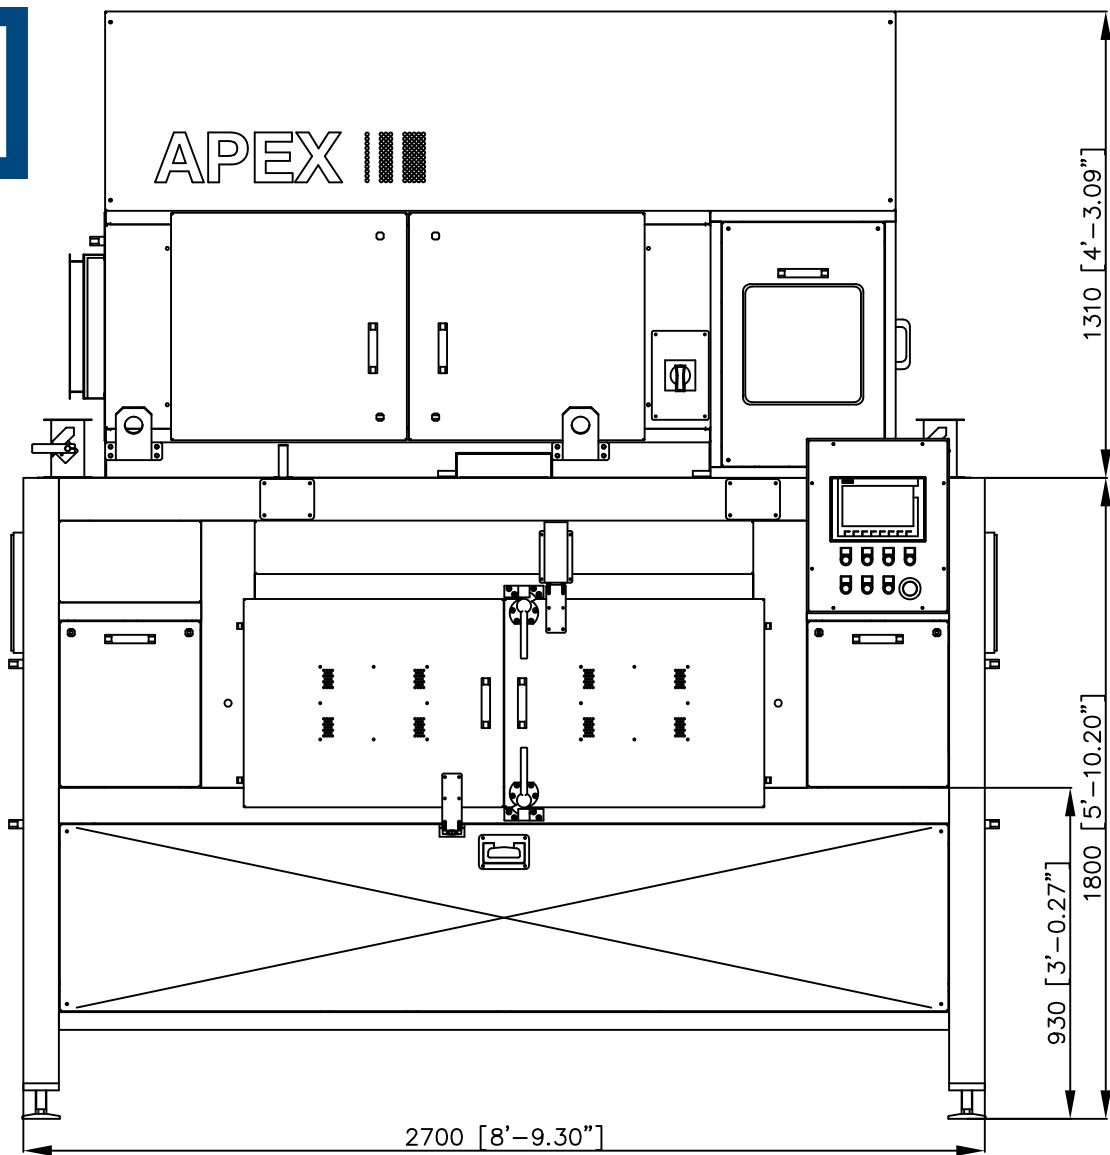

APEX

APEX-7 kW  
BATCH CANNABIS

PROJECT Bi-Folding Door Version	DRAWN	N.SMALLEY	Ziel San Francisco, CA, USA TITLE: APEX General Layout
	CHECKED		
PROPRIETARY AND CONFIDENTIAL THE INFORMATION CONTAINED IN THIS DRAWING IS THE SOLE PROPERTY OF ZIEL. ANY REPRODUCTION IN PART OR AS A WHOLE WITHOUT THE WRITTEN PERMISSION OF ZIEL.	APPROVED		DWG NO.
	UNLESS OTHERWISE SPECIFIED:		REV. 1
	3RD ANGLE PROJECTION		SHEET 1 OF 1
DO NOT SCALE DRAWING			