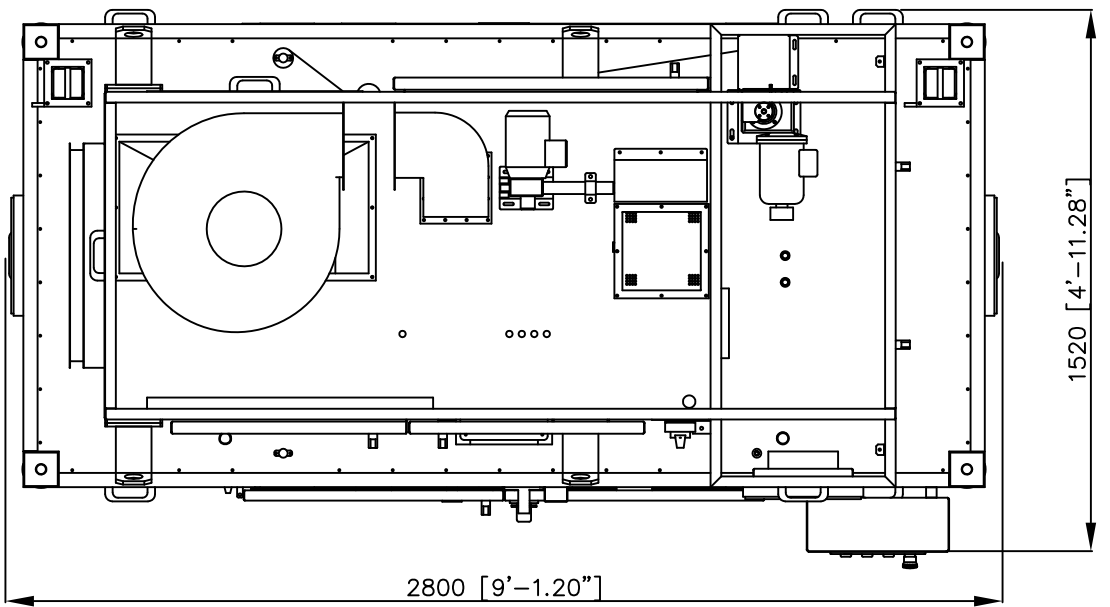

APEX

APEX-7 kW  
BATCH CANNABIS

PROJECT Bi-Folding Door Version	DRAWN	N.SMALLEY	Ziel San Francisco, CA, USA TITLE: APEX General Layout
	CHECKED		
PROPRIETARY AND CONFIDENTIAL THE INFORMATION CONTAINED IN THIS DRAWING IS THE SOLE PROPERTY OF ZIEL. ANY REPRODUCTION IN PART OR AS A WHOLE WITHOUT THE WRITTEN PERMISSION OF ZIEL.	APPROVED		DWG NO.
	UNLESS OTHERWISE SPECIFIED:		REV. 1
	3RD ANGLE PROJECTION		SHEET 1 OF 1
DO NOT SCALE DRAWING			