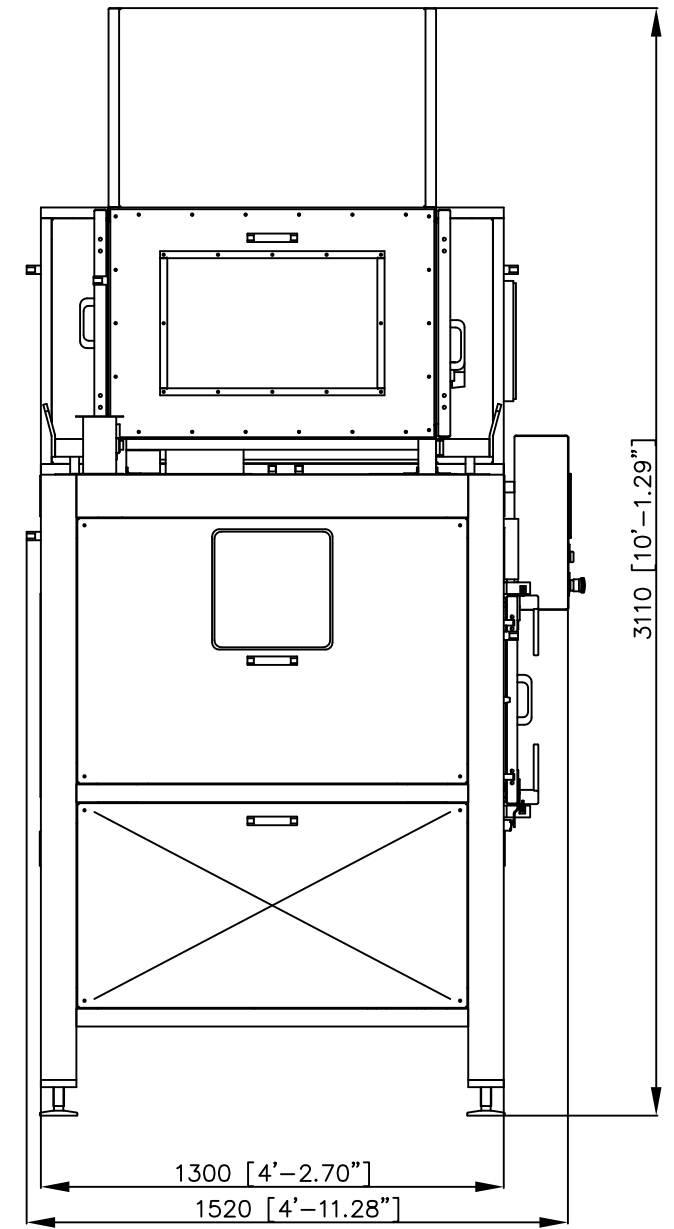

APEX

APEX-7 kW  
BATCH CANNABIS

PROJECT Bi-Folding Door Version	DRAWN	N.SMALLEY	Ziel San Francisco, CA, USA TITLE: APEX General Layout
	CHECKED		
PROPRIETARY AND CONFIDENTIAL THE INFORMATION CONTAINED IN THIS DRAWING IS THE SOLE PROPERTY OF ZIEL. ANY REPRODUCTION IN PART OR AS A WHOLE WITHOUT THE WRITTEN PERMISSION OF ZIEL.	APPROVED		DWG NO.
	UNLESS OTHERWISE SPECIFIED:		REV. 1
	3RD ANGLE PROJECTION		SHEET 1 OF 1
DO NOT SCALE DRAWING			